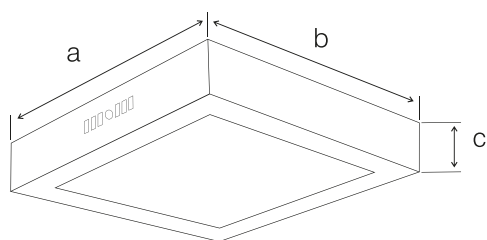

### Optical Features

Luminous Flux	: 1440 lm
Luminous Efficacy	: 80 lm/W
Color Rendering Index CRI	: $\geq 80$
Beam Angle	: 120°
Light Source	: Mid Power LED
Color Temperature	: 6500K

*According to EU 2019/2015 Energy efficiency directive, there is a tolerance of  $\pm 10\%$  for power and luminous flux values.*

### Dimensions & Weight

<u>a</u>	<u>b</u>	<u>c</u>	<u>Weight</u>
210mm	210mm	32mm	