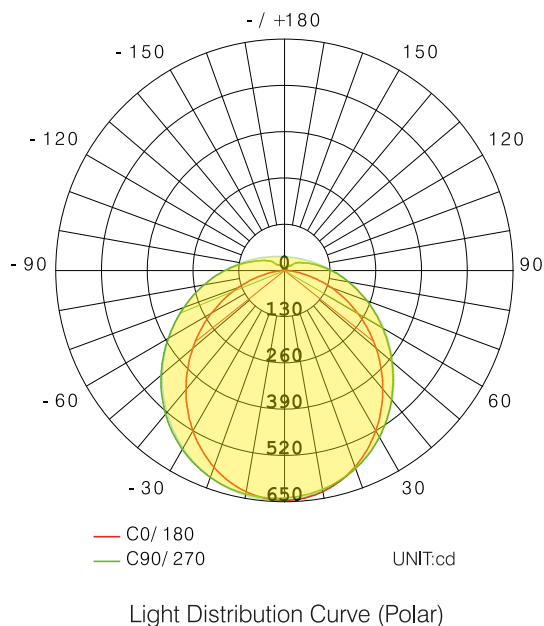

### General Features

Housing Material	: Metal Sheet
Diffuser Material	: Opal
Product Color	: RAL 9016
Impact Resistance	: IK0,2Nm
IP Rating	: IP20
Operating Temperature	: -20°C ~ +40°C
LED Lifespan	: 60.000 h - L70 @ Ta= 40°C
Product Lifespan	: 30.000 h
Dimmability	: Non-Dimmable
Mounting Type	: Surface Mounted

### Optical Features

Luminous Flux	: 1440 lm
Luminous Efficacy	: 80 lm/W
Color Rendering Index CRI	: $\geq 80$
Beam Angle	: 120°
Light Source	: Mid Power LED
Color Temperature	: 6500K

*According to EU 2019/2015 Energy efficiency directive, there is a tolerance of  $\pm 10\%$  for power and luminous flux values.*

### Dimensions & Weight

<u>a</u>	<u>b</u>	<u>c</u>	<u>Weight</u>
210mm	210mm	32mm	

### Color Temperature Options

<u>Product Code</u>	<u>Color Temperature (Kelvin)</u>	<u>Luminous Flux (lm)</u>
2781-01	6500	1440
2781-02	3000	1380
2781-03	4000	1440