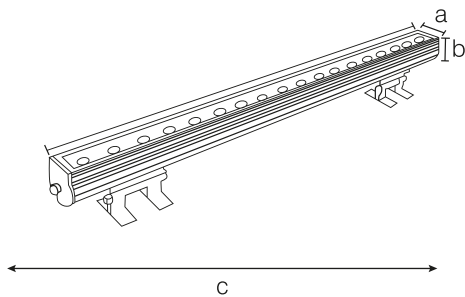

#### Optical Features

Luminous Flux	: 480 lm
Luminous Efficacy	: 160 lm/W
Color Rendering Index CRI	: $\geq 80$
Beam Angle	: 30°
Light Source	: Mid Power LED
Color Temperature	: 6500K
Photobiological Safety Group	: RG1

*According to EU 2019/2015 Energy efficiency directive, there is a tolerance of  $\pm 10\%$  for power and luminous flux values*

Light Distribution Curve (Polar)

**Dimension & Weight**

a	b	c	Weight
49mm	55mm	100mm	320g