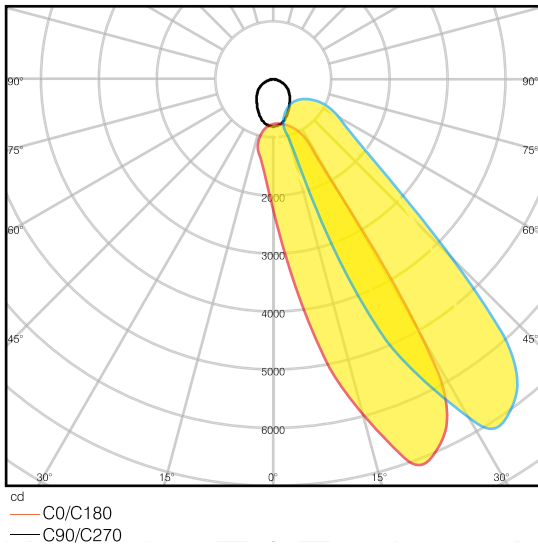

#### General Features

Housing Material	: Aluminum
Diffuser Material	: Opal Polycarbonate
Product Color	: RAL 9006
Impact Resistance	: IK07
IP Rating	: IP65
Operating Temperature	: -20°C ~ +40°C
LED Lifespan	: 50.000 saat - L70 @ Ta= 40°C
Product Lifespan	: 30.000 h
Dimmability	: Non-Dimmable
Mounting Type	: Surface Mounted Installation

#### Optical Features

Luminous Flux	: 480 lm
Luminous Efficacy	: 160 lm/W
Color Rendering Index CRI	: $\geq 80$
Beam Angle	: 30°
Light Source	: Mid Power LED
Color Temperature	: 6500K
Photobiological Safety Group	: RG1

*According to EU 2019/2015 Energy efficiency directive, there is a tolerance of  $\pm 10\%$  for power and luminous flux values*

Light Distribution Curve (Polar)

**Dimension & Weight**

a	b	c	Weight
49mm	55mm	100mm	320g

Cable Length

**Packaging Data**

Product Code	Units per Box (pcs)	Units per Carton (pcs)	Dimesions (width x length x height) (mm)	Weight (kg)
5301	1	1	800 x 110 x 75	0.55

**Color Temperature Options**

Product Code	Color Temperature (Kelvin)	Luminous Flux (lm)
5301-01	6500	480
5301-02	3000	420
5301-03	Red	-
5301-04	Green	-
5301-05	Blue	-
5301-06	Amber	-
5301-08	Naturel White	480