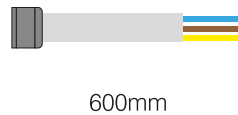

#### General Features

Housing Material	: Aluminum
Diffuser Material	: Opal Polycarbonate
Product Color	: RAL 9006
Impact Resistance	: IK07
IP Rating	: IP65
Operating Temperature	: -20°C ~ +40°C
LED Lifespan	: 50.000 saat - L70 @ Ta= 40°C
Product Lifespan	: 30.000 h
Dimmability	: Non-Dimmable
Mounting Type	: Surface Mounted Installation

#### Optical Features

Luminous Flux	: 480 lm
Luminous Efficacy	: 160 lm/W
Color Rendering Index CRI	: $\geq 80$
Beam Angle	: 30°
Light Source	: Mid Power LED
Color Temperature	: 6500K
Photobiological Safety Group	: RG1

*According to EU 2019/2015 Energy efficiency directive, there is a tolerance of  $\pm 10\%$  for power and luminous flux values*

Light Distribution Curve (Polar)

**Dimension & Weight**

a	b	c	Weight
49mm	55mm	100mm	320g

Cable Length

**Packaging Data**

Product Code	Units per Box (pcs)	Units per Carton (pcs)	Dimesions (width x length x height) (mm)	Weight (kg)
5301	1	1	800 x 110 x 75	0.55

**Color Temperature Options**

Product Code	Color Temperature (Kelvin)	Luminous Flux (lm)
5301-01	6500	480
5301-02	3000	420
5301-03	Red	-
5301-04	Green	-
5301-05	Blue	-
5301-06	Amber	-
5301-08	Naturel White	480