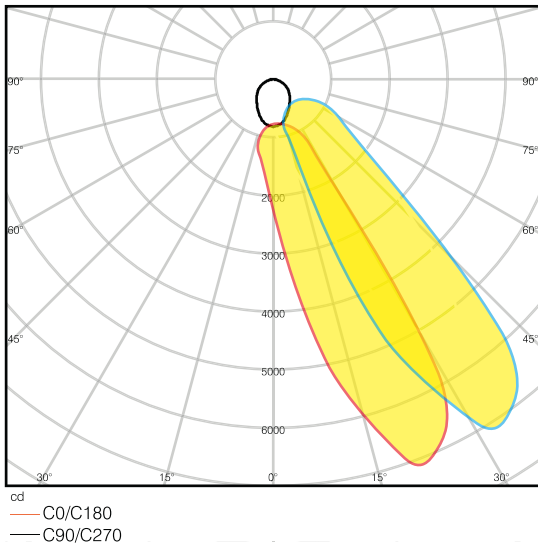

6W SURFACE MOUNTED WALLWASHER LED LUMINAIRE 5302

Areas of Usage

- Gallery
- Offices
- Shopping Centers

General Features

Housing Material	: Aluminum
Diffuser Material	: Opal Polycarbonate
Product Color	: RAL 9006
Impact Resistance	: IK07
IP Rating	: IP65
Operating Temperature	: -20°C ~ +40°C
LED Lifespan	: 50.000 saat - L70 @ Ta= 40°C
Product Lifespan	: 30.000 h
Dimmability	: Non-Dimmable
Mounting Type	: Surface Mounted Installation

Electrical Features

Power	: 6 W
Input Voltage	: 220-240V AC
Input Frequency	: 50/60 Hz
Power Factor	: $\geq 0,9$
Protection Class	: I

Optical Features

Luminous Flux	: 960 lm
Luminous Efficacy	: 160 lm/W
Color Rendering Index CRI	: ≥ 80
Beam Angle	: 30°
Light Source	: Mid Power LED
Color Temperature	: 6500K
Photobiological Safety Group	: RG1

According to EU 2019/2015 Energy efficiency directive, there is a tolerance of $\pm 10\%$ for power and luminous flux values

Light Distribution Curve (Polar)

Dimension & Weight

a	b	c	Weight
49mm	55mm	200mm	750g

Cable Length

Packaging Data

Product Code	Units per Box (pcs)	Units per Carton (pcs)	Dimesions (width x length x height) (mm)	Weight (kg)
5302	1	1	80 x 210 x 75	1

Color Temperature Options

Product Code	Color Temperature (Kelvin)	Luminous Flux (lm)
5302-01	6500	960
5302-02	3000	840
5302-03	Red	-
5302-04	Green	-
5302-05	Blue	-
5302-06	Amber	-
5302-07	RGB	-
5302-08	Naturel White	960