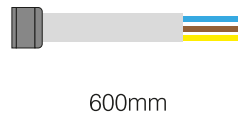

6W SURFACE MOUNTED WALLWASHER LED LUMINAIRE 5302

Areas of Usage

- Gallery
- Offices
- Shopping Centers

General Features

Housing Material	: Aluminum
Diffuser Material	: Opal Polycarbonate
Product Color	: RAL 9006
Impact Resistance	: IK07
IP Rating	: IP65
Operating Temperature	: -20°C ~ +40°C
LED Lifespan	: 50.000 saat - L70 @ Ta= 40°C
Product Lifespan	: 30.000 h
Dimmability	: Non-Dimmable
Mounting Type	: Surface Mounted Installation

Electrical Features

Power	: 6 W
Input Voltage	: 220-240V AC
Input Frequency	: 50/60 Hz
Power Factor	: $\geq 0,9$
Protection Class	: I

Optical Features

Luminous Flux	: 960 lm
Luminous Efficacy	: 160 lm/W
Color Rendering Index CRI	: ≥ 80
Beam Angle	: 30°
Light Source	: Mid Power LED
Color Temperature	: 6500K
Photobiological Safety Group	: RG1

According to EU 2019/2015 Energy efficiency directive, there is a tolerance of $\pm 10\%$ for power and luminous flux values

Light Distribution Curve (Polar)

Dimension & Weight

a	b	c	Weight
49mm	55mm	200mm	750g

Cable Length

Packaging Data

Product Code	Units per Box (pcs)	Units per Carton (pcs)	Dimesions (width x length x height) (mm)	Weight (kg)
5302	1	1	80 x 210 x 75	1

Color Temperature Options

Product Code	Color Temperature (Kelvin)	Luminous Flux (lm)
5302-01	6500	960
5302-02	3000	840
5302-03	Red	-
5302-04	Green	-
5302-05	Blue	-
5302-06	Amber	-
5302-07	RGB	-
5302-08	Naturel White	960