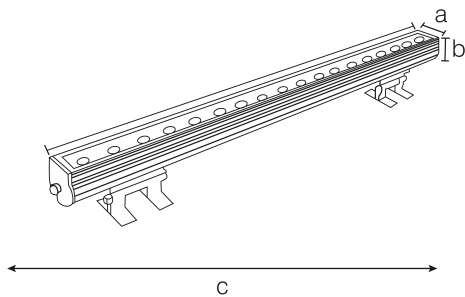

6W SURFACE MOUNTED WALLWASHER LED LUMINAIRE 5302

Areas of Usage

- Gallery
- Offices
- Shopping Centers

General Features

Housing Material	: Aluminum
Diffuser Material	: Opal Polycarbonate
Product Color	: RAL 9006
Impact Resistance	: IK07
IP Rating	: IP65
Operating Temperature	: -20°C ~ +40°C
LED Lifespan	: 50.000 saat - L70 @ Ta= 40°C
Product Lifespan	: 30.000 h
Dimmability	: Non-Dimmable
Mounting Type	: Surface Mounted Installation

Electrical Features

Power	: 6 W
Input Voltage	: 220-240V AC
Input Frequency	: 50/60 Hz
Power Factor	: $\geq 0,9$
Protection Class	: I

Optical Features

Luminous Flux	: 960 lm
Luminous Efficacy	: 160 lm/W
Color Rendering Index CRI	: ≥ 80
Beam Angle	: 30°
Light Source	: Mid Power LED
Color Temperature	: 6500K
Photobiological Safety Group	: RG1

According to EU 2019/2015 Energy efficiency directive, there is a tolerance of $\pm 10\%$ for power and luminous flux values

Light Distribution Curve (Polar)

Dimension & Weight

a	b	c	Weight
49mm	55mm	200mm	750g

Cable Length

Packaging Data

Product Code	Units per Box (pcs)	Units per Carton (pcs)	Dimesions (width x length x height) (mm)	Weight (kg)
5302	1	1	80 x 210 x 75	1

Color Temperature Options

Product Code	Color Temperature (Kelvin)	Luminous Flux (lm)
5302-01	6500	960
5302-02	3000	840
5302-03	Red	-
5302-04	Green	-
5302-05	Blue	-
5302-06	Amber	-
5302-07	RGB	-
5302-08	Naturel White	960