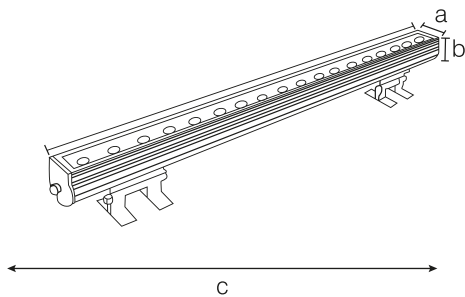

9W SURFACE MOUNTED WALLWASHER LED LUMINAIRE

5303

Areas of Usage

- Gallery
- Offices
- Shopping Centers

General Features

Housing Material	: Aluminum
Diffuser Material	: Opal Polycarbonate
Product Color	: RAL 9006
Impact Resistance	: IK07
IP Rating	: IP65
Operating Temperature	: -20°C ~ +40°C
LED Lifespan	: 50.000 saat - L70 @ Ta= 40°C
Product Lifespan	: 30.000 h
Dimmability	: Non-Dimmable
Mounting Type	: Surface Mounted Installation

Electrical Features

Power	: 9 W
Input Voltage	: 220-240V AC
Input Frequency	: 50/60 Hz
Power Factor	: $\geq 0,9$
Protection Class	: I

Optical Features

Luminous Flux	: 1440 lm
Luminous Efficacy	: 160 lm/W
Color Rendering Index CRI	: ≥ 80
Beam Angle	: 30°
Light Source	: Mid Power LED
Color Temperature	: 6500K
Photobiological Safety Group	: RG1

According to EU 2019/2015 Energy efficiency directive, there is a tolerance of $\pm 10\%$ for power and luminous flux values

Light Distribution Curve (Polar)

Dimension & Weight

a	b	c	Weight
49mm	55mm	300mm	980g

Cable Length

600mm

Packaging Data

Product Code	Units per Box (pcs)	Units per Carton (pcs)	Dimesions (width x length x height) (mm)	Weight (kg)
5303	1	1	80 x 310 x 75	1.35

Color Temperature Options

Product Code	Color Temperature (Kelvin)	Luminous Flux (lm)
5303-01	6500	960
5303-02	3000	840
5303-03	Red	-
5303-04	Green	-
5303-05	Blue	-
5303-06	Amber	-
5303-07	RGB	-
5303-08	Naturel White	960