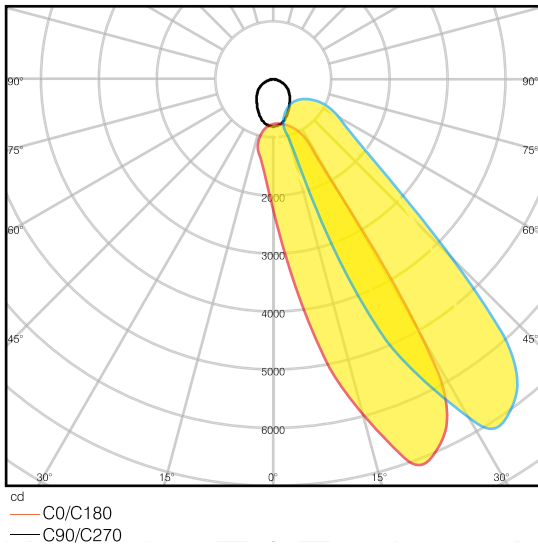

9W SURFACE MOUNTED WALLWASHER LED LUMINAIRE

5303

Areas of Usage

- Gallery
- Offices
- Shopping Centers

General Features

Housing Material	: Aluminum
Diffuser Material	: Opal Polycarbonate
Product Color	: RAL 9006
Impact Resistance	: IK07
IP Rating	: IP65
Operating Temperature	: -20°C ~ +40°C
LED Lifespan	: 50.000 saat - L70 @ Ta= 40°C
Product Lifespan	: 30.000 h
Dimmability	: Non-Dimmable
Mounting Type	: Surface Mounted Installation

Electrical Features

Power	: 9 W
Input Voltage	: 220-240V AC
Input Frequency	: 50/60 Hz
Power Factor	: $\geq 0,9$
Protection Class	: I

Optical Features

Luminous Flux	: 1440 lm
Luminous Efficacy	: 160 lm/W
Color Rendering Index CRI	: ≥ 80
Beam Angle	: 30°
Light Source	: Mid Power LED
Color Temperature	: 6500K
Photobiological Safety Group	: RG1

According to EU 2019/2015 Energy efficiency directive, there is a tolerance of $\pm 10\%$ for power and luminous flux values

Light Distribution Curve (Polar)

Dimension & Weight

a	b	c	Weight
49mm	55mm	300mm	980g

Cable Length

600mm

Packaging Data

Product Code	Units per Box (pcs)	Units per Carton (pcs)	Dimesions (width x length x height) (mm)	Weight (kg)
5303	1	1	80 x 310 x 75	1.35

Color Temperature Options

Product Code	Color Temperature (Kelvin)	Luminous Flux (lm)
5303-01	6500	960
5303-02	3000	840
5303-03	Red	-
5303-04	Green	-
5303-05	Blue	-
5303-06	Amber	-
5303-07	RGB	-
5303-08	Naturel White	960