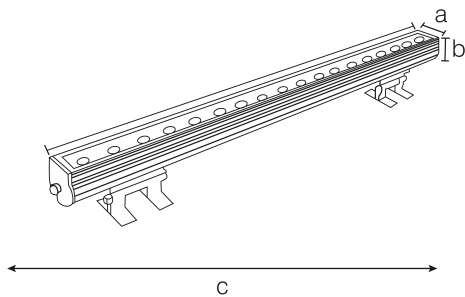

#### Optical Features

Luminous Flux	: 1920 lm
Luminous Efficacy	: 160 lm/W
Color Rendering Index CRI	: $\geq 80$
Beam Angle	: 30°
Light Source	: Mid Power LED
Color Temperature	: 6500K
Photobiological Safety Group	: RG1

*According to EU 2019/2015 Energy efficiency directive, there is a tolerance of  $\pm 10\%$  for power and luminous flux values*

Light Distribution Curve (Polar)

**Dimension & Weight**

a	b	c	Weight
49mm	55mm	350mm	1160g