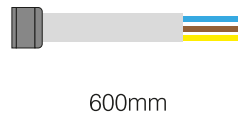

#### General Features

Housing Material	: Aluminum
Diffuser Material	: Opal Polycarbonate
Product Color	: RAL 9006
Impact Resistance	: IK07
IP Rating	: IP65
Operating Temperature	: -20°C ~ +40°C
LED Lifespan	: 50.000 saat - L70 @ Ta= 40°C
Product Lifespan	: 30.000 h
Dimmability	: Non-Dimmable
Mounting Type	: Surface Mounted Installation

#### Optical Features

Luminous Flux	: 1920 lm
Luminous Efficacy	: 160 lm/W
Color Rendering Index CRI	: $\geq 80$
Beam Angle	: 30°
Light Source	: Mid Power LED
Color Temperature	: 6500K
Photobiological Safety Group	: RG1

*According to EU 2019/2015 Energy efficiency directive, there is a tolerance of  $\pm 10\%$  for power and luminous flux values*

Light Distribution Curve (Polar)

**Dimension & Weight**

a	b	c	Weight
49mm	55mm	350mm	1160g

Cable Length

**Packaging Data**

Product Code	Units per Box (pcs)	Units per Carton (pcs)	Dimesions (width x length x height) (mm)	Weight (kg)
5304	1	1	80 x 365 x 75	1.48

**Color Temperature Options**

Product Code	Color Temperature (Kelvin)	Luminous Flux (lm)
5304-01	6500	1920
5304-02	3000	1680
5304-03	Red	-
5304-04	Green	-
5304-05	Blue	-
5304-06	Amber	-
5304-07	RGB	-
5304-08	Naturel White	1920