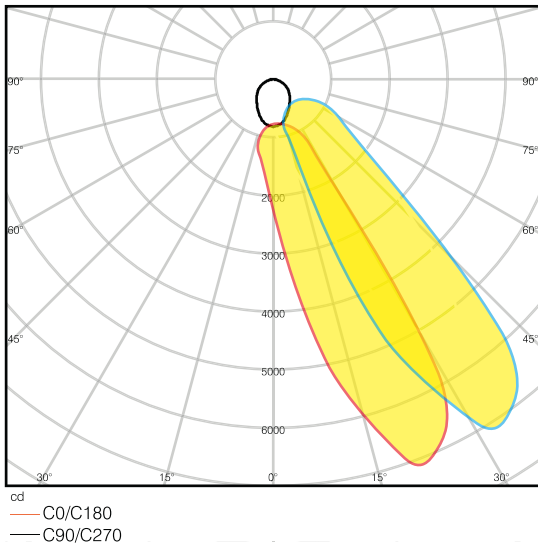

#### General Features

Housing Material	: Aluminum
Diffuser Material	: Opal Polycarbonate
Product Color	: RAL 9006
Impact Resistance	: IK07
IP Rating	: IP65
Operating Temperature	: -20°C ~ +40°C
LED Lifespan	: 50.000 saat - L70 @ Ta= 40°C
Product Lifespan	: 30.000 h
Dimmability	: Non-Dimmable
Mounting Type	: Surface Mounted Installation

#### Optical Features

Luminous Flux	: 1920 lm
Luminous Efficacy	: 160 lm/W
Color Rendering Index CRI	: $\geq 80$
Beam Angle	: 30°
Light Source	: Mid Power LED
Color Temperature	: 6500K
Photobiological Safety Group	: RG1

*According to EU 2019/2015 Energy efficiency directive, there is a tolerance of  $\pm 10\%$  for power and luminous flux values*

Light Distribution Curve (Polar)

**Dimension & Weight**

a	b	c	Weight
49mm	55mm	350mm	1160g

Cable Length

**Packaging Data**

Product Code	Units per Box (pcs)	Units per Carton (pcs)	Dimesions (width x length x height) (mm)	Weight (kg)
5304	1	1	80 x 365 x 75	1.48

**Color Temperature Options**

Product Code	Color Temperature (Kelvin)	Luminous Flux (lm)
5304-01	6500	1920
5304-02	3000	1680
5304-03	Red	-
5304-04	Green	-
5304-05	Blue	-
5304-06	Amber	-
5304-07	RGB	-
5304-08	Naturel White	1920