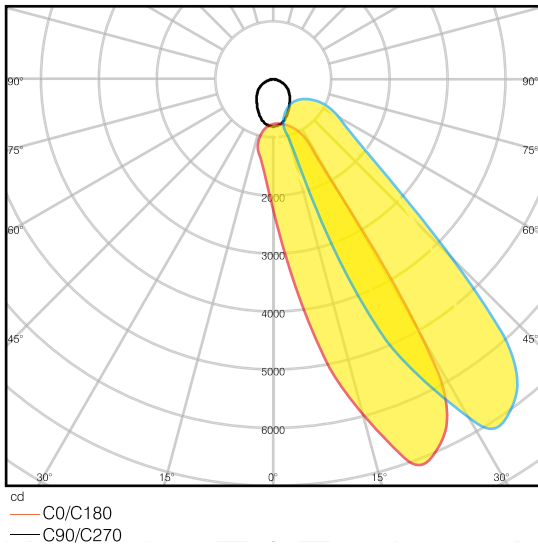

18W SURFACE MOUNTED WALLWASHER LED LUMINAIRE 5305

Areas of Usage

- Gallery
- Offices
- Shopping Centers

General Features

Housing Material	: Aluminum
Diffuser Material	: Opal Polycarbonate
Product Color	: RAL 9006
Impact Resistance	: IK07
IP Rating	: IP65
Operating Temperature	: -20°C ~ +40°C
LED Lifespan	: 50.000 saat - L70 @ Ta= 40°C
Product Lifespan	: 30.000 h
Dimmability	: Non-Dimmable
Mounting Type	: Surface Mounted Installation

Electrical Features

Power	: 18 W
Input Voltage	: 220-240V AC
Input Frequency	: 50/60 Hz
Power Factor	: $\geq 0,9$
Protection Class	: I

Optical Features

Luminous Flux	: 2880 lm
Luminous Efficacy	: 160 lm/W
Color Rendering Index CRI	: ≥ 80
Beam Angle	: 30°
Light Source	: Mid Power LED
Color Temperature	: 6500K
Photobiological Safety Group	: RG1

According to EU 2019/2015 Energy efficiency directive, there is a tolerance of $\pm 10\%$ for power and luminous flux values

Light Distribution Curve (Polar)

Dimension & Weight

a	b	c	Weight
49mm	55mm	500mm	1145g

Cable Length

Packaging Data

Product Code	Units per Box (pcs)	Units per Carton (pcs)	Dimesions (width x length x height) (mm)	Weight (kg)
5305	1	1	80 x 520 x 75	1.77

Color Temperature Options

Product Code	Color Temperature (Kelvin)	Luminous Flux (lm)
5305-01	6500	2880
5305-02	3000	2520
5305-03	Red	-
5305-04	Green	-
5305-05	Blue	-
5305-06	Amber	-
5305-07	RGB	-
5305-08	Naturel White	2880