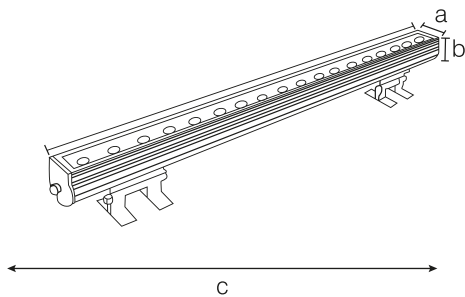

18W SURFACE MOUNTED WALLWASHER LED LUMINAIRE 5305

Areas of Usage

- Gallery
- Offices
- Shopping Centers

General Features

Housing Material	: Aluminum
Diffuser Material	: Opal Polycarbonate
Product Color	: RAL 9006
Impact Resistance	: IK07
IP Rating	: IP65
Operating Temperature	: -20°C ~ +40°C
LED Lifespan	: 50.000 saat - L70 @ Ta= 40°C
Product Lifespan	: 30.000 h
Dimmability	: Non-Dimmable
Mounting Type	: Surface Mounted Installation

Electrical Features

Power	: 18 W
Input Voltage	: 220-240V AC
Input Frequency	: 50/60 Hz
Power Factor	: $\geq 0,9$
Protection Class	: I

Optical Features

Luminous Flux	: 2880 lm
Luminous Efficacy	: 160 lm/W
Color Rendering Index CRI	: ≥ 80
Beam Angle	: 30°
Light Source	: Mid Power LED
Color Temperature	: 6500K
Photobiological Safety Group	: RG1

According to EU 2019/2015 Energy efficiency directive, there is a tolerance of $\pm 10\%$ for power and luminous flux values

Light Distribution Curve (Polar)

Dimension & Weight

a	b	c	Weight
49mm	55mm	500mm	1145g

Cable Length

Packaging Data

Product Code	Units per Box (pcs)	Units per Carton (pcs)	Dimesions (width x length x height) (mm)	Weight (kg)
5305	1	1	80 x 520 x 75	1.77

Color Temperature Options

Product Code	Color Temperature (Kelvin)	Luminous Flux (lm)
5305-01	6500	2880
5305-02	3000	2520
5305-03	Red	-
5305-04	Green	-
5305-05	Blue	-
5305-06	Amber	-
5305-07	RGB	-
5305-08	Naturel White	2880