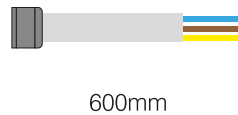

18W SURFACE MOUNTED WALLWASHER LED LUMINAIRE 5305

Areas of Usage

- Gallery
- Offices
- Shopping Centers

General Features

Housing Material	: Aluminum
Diffuser Material	: Opal Polycarbonate
Product Color	: RAL 9006
Impact Resistance	: IK07
IP Rating	: IP65
Operating Temperature	: -20°C ~ +40°C
LED Lifespan	: 50.000 saat - L70 @ Ta= 40°C
Product Lifespan	: 30.000 h
Dimmability	: Non-Dimmable
Mounting Type	: Surface Mounted Installation

Electrical Features

Power	: 18 W
Input Voltage	: 220-240V AC
Input Frequency	: 50/60 Hz
Power Factor	: $\geq 0,9$
Protection Class	: I

Optical Features

Luminous Flux	: 2880 lm
Luminous Efficacy	: 160 lm/W
Color Rendering Index CRI	: ≥ 80
Beam Angle	: 30°
Light Source	: Mid Power LED
Color Temperature	: 6500K
Photobiological Safety Group	: RG1

According to EU 2019/2015 Energy efficiency directive, there is a tolerance of $\pm 10\%$ for power and luminous flux values

Light Distribution Curve (Polar)

Dimension & Weight

a	b	c	Weight
49mm	55mm	500mm	1145g

Cable Length

Packaging Data

Product Code	Units per Box (pcs)	Units per Carton (pcs)	Dimesions (width x length x height) (mm)	Weight (kg)
5305	1	1	80 x 520 x 75	1.77

Color Temperature Options

Product Code	Color Temperature (Kelvin)	Luminous Flux (lm)
5305-01	6500	2880
5305-02	3000	2520
5305-03	Red	-
5305-04	Green	-
5305-05	Blue	-
5305-06	Amber	-
5305-07	RGB	-
5305-08	Naturel White	2880