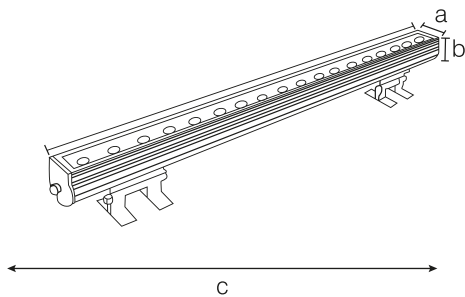

#### Optical Features

Luminous Flux	: 3840 lm
Luminous Efficacy	: 160 lm/W
Color Rendering Index CRI	: $\geq 80$
Beam Angle	: 30°
Light Source	: Mid Power LED
Color Temperature	: 6500K
Photobiological Safety Group	: RG1

*According to EU 2019/2015 Energy efficiency directive, there is a tolerance of  $\pm 10\%$  for power and luminous flux values*

Light Distribution Curve (Polar)

**Dimension & Weight**

a	b	c	Weight
49mm	55mm	700mm	1665g