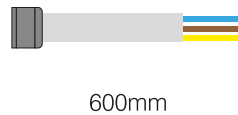

#### General Features

Housing Material	: Aluminum
Diffuser Material	: Opal Polycarbonate
Product Color	: RAL 9006
Impact Resistance	: IK07
IP Rating	: IP65
Operating Temperature	: -20°C ~ +40°C
LED Lifespan	: 50.000 saat - L70 @ Ta= 40°C
Product Lifespan	: 30.000 h
Dimmability	: Non-Dimmable
Mounting Type	: Surface Mounted Installation

#### Optical Features

Luminous Flux	: 3840 lm
Luminous Efficacy	: 160 lm/W
Color Rendering Index CRI	: $\geq 80$
Beam Angle	: 30°
Light Source	: Mid Power LED
Color Temperature	: 6500K
Photobiological Safety Group	: RG1

*According to EU 2019/2015 Energy efficiency directive, there is a tolerance of  $\pm 10\%$  for power and luminous flux values*

Light Distribution Curve (Polar)

**Dimension & Weight**

a	b	c	Weight
49mm	55mm	700mm	1665g

Cable Length

**Packaging Data**

Product Code	Units per Box (pcs)	Units per Carton (pcs)	Dimesions (width x length x height) (mm)	Weight (kg)
5306	1	1	80 x 725 x 75	2.15

**Color Temperature Options**

Product Code	Color Temperature (Kelvin)	Luminous Flux (lm)
5306-01	6500	3840
5306-02	3000	3360
5306-03	Red	-
5306-04	Green	-
5306-05	Blue	-
5306-06	Amber	-
5306-07	RGB	-
5306-08	Naturel White	3840