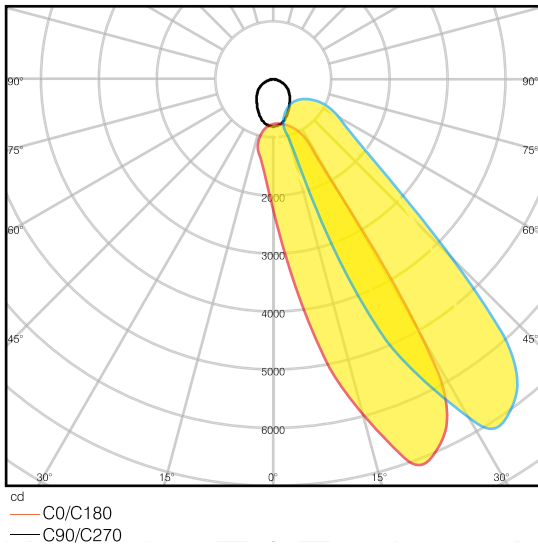

#### General Features

Housing Material	: Aluminum
Diffuser Material	: Opal Polycarbonate
Product Color	: RAL 9006
Impact Resistance	: IK07
IP Rating	: IP65
Operating Temperature	: -20°C ~ +40°C
LED Lifespan	: 50.000 saat - L70 @ Ta= 40°C
Product Lifespan	: 30.000 h
Dimmability	: Non-Dimmable
Mounting Type	: Surface Mounted Installation

#### Optical Features

Luminous Flux	: 3840 lm
Luminous Efficacy	: 160 lm/W
Color Rendering Index CRI	: $\geq 80$
Beam Angle	: 30°
Light Source	: Mid Power LED
Color Temperature	: 6500K
Photobiological Safety Group	: RG1

*According to EU 2019/2015 Energy efficiency directive, there is a tolerance of  $\pm 10\%$  for power and luminous flux values*

Light Distribution Curve (Polar)

**Dimension & Weight**

a	b	c	Weight
49mm	55mm	700mm	1665g