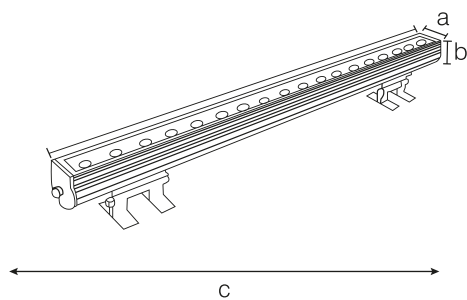

36W SURFACE MOUNTED WALLWASHER LED LUMINAIRE 5307

Areas of Usage

- Gallery
- Offices
- Shopping Centers

General Features

Housing Material	: Aluminum
Diffuser Material	: Opal Polycarbonate
Product Color	: RAL 9006
Impact Resistance	: IK07
IP Rating	: IP65
Operating Temperature	: -20°C ~ +40°C
LED Lifespan	: 50.000 saat - L70 @ Ta= 40°C
Product Lifespan	: 30.000 h
Dimmability	: Non-Dimmable
Mounting Type	: Surface Mounted Installation

Electrical Features

Power	: 36 W
Input Voltage	: 220-240V AC
Input Frequency	: 50/60 Hz
Power Factor	: $\geq 0,9$
Protection Class	: I

Optical Features

Luminous Flux	: 5760 lm
Luminous Efficacy	: 160 lm/W
Color Rendering Index CRI	: ≥ 80
Beam Angle	: 30°
Light Source	: Mid Power LED
Color Temperature	: 6500K
Photobiological Safety Group	: RG1

According to EU 2019/2015 Energy efficiency directive, there is a tolerance of $\pm 10\%$ for power and luminous flux values

Light Distribution Curve (Polar)

Dimension & Weight

a	b	c	Weight
49mm	55mm	1000mm	2000g

Cable Length

600mm

Packaging Data

Product Code	Units per Box (pcs)	Units per Carton (pcs)	Dimesions (width x length x height) (mm)	Weight (kg)
5307	1	1	80 x 1025 x 75	2.42

Color Temperature Options

Product Code	Color Temperature (Kelvin)	Luminous Flux (lm)
5307-01	6500	5760
5307-02	3000	5040
5307-03	Red	-
5307-04	Green	-
5307-05	Blue	-
5307-06	Amber	-
5307-07	RGB	-
5307-08	Naturel White	5760