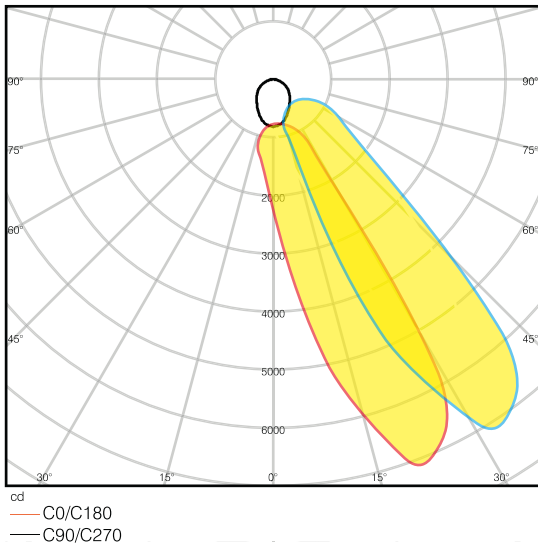

36W SURFACE MOUNTED WALLWASHER LED LUMINAIRE 5307

Areas of Usage

- Gallery
- Offices
- Shopping Centers

General Features

Housing Material	: Aluminum
Diffuser Material	: Opal Polycarbonate
Product Color	: RAL 9006
Impact Resistance	: IK07
IP Rating	: IP65
Operating Temperature	: -20°C ~ +40°C
LED Lifespan	: 50.000 saat - L70 @ Ta= 40°C
Product Lifespan	: 30.000 h
Dimmability	: Non-Dimmable
Mounting Type	: Surface Mounted Installation

Electrical Features

Power	: 36 W
Input Voltage	: 220-240V AC
Input Frequency	: 50/60 Hz
Power Factor	: $\geq 0,9$
Protection Class	: I

Optical Features

Luminous Flux	: 5760 lm
Luminous Efficacy	: 160 lm/W
Color Rendering Index CRI	: ≥ 80
Beam Angle	: 30°
Light Source	: Mid Power LED
Color Temperature	: 6500K
Photobiological Safety Group	: RG1

According to EU 2019/2015 Energy efficiency directive, there is a tolerance of $\pm 10\%$ for power and luminous flux values

Light Distribution Curve (Polar)

Dimension & Weight

a	b	c	Weight
49mm	55mm	1000mm	2000g

Cable Length

600mm

Packaging Data

Product Code	Units per Box (pcs)	Units per Carton (pcs)	Dimesions (width x length x height) (mm)	Weight (kg)
5307	1	1	80 x 1025 x 75	2.42

Color Temperature Options

Product Code	Color Temperature (Kelvin)	Luminous Flux (lm)
5307-01	6500	5760
5307-02	3000	5040
5307-03	Red	-
5307-04	Green	-
5307-05	Blue	-
5307-06	Amber	-
5307-07	RGB	-
5307-08	Naturel White	5760