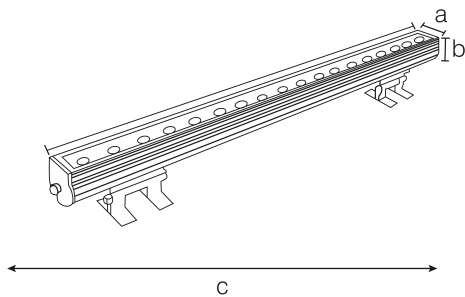

45W SURFACE MOUNTED WALLWASHER LED LUMINAIRE 5308

Areas of Usage

- Gallery
- Offices
- Shopping Centers

General Features

Housing Material	: Aluminum
Diffuser Material	: Opal Polycarbonate
Product Color	: RAL 9006
Impact Resistance	: IK07
IP Rating	: IP65
Operating Temperature	: -20°C ~ +40°C
LED Lifespan	: 50.000 saat - L70 @ Ta= 40°C
Product Lifespan	: 30.000 h
Dimmability	: Non-Dimmable
Mounting Type	: Surface Mounted Installation

Electrical Features

Power	: 45 W
Input Voltage	: 220-240V AC
Input Frequency	: 50/60 Hz
Power Factor	: $\geq 0,9$
Protection Class	: I

Optical Features

Luminous Flux	: 7200 lm
Luminous Efficacy	: 160 lm/W
Color Rendering Index CRI	: ≥ 80
Beam Angle	: 30°
Light Source	: Mid Power LED
Color Temperature	: 6500K
Photobiological Safety Group	: RG1

According to EU 2019/2015 Energy efficiency directive, there is a tolerance of $\pm 10\%$ for power and luminous flux values

Light Distribution Curve (Polar)

Dimension & Weight

a	b	c	Weight
49mm	55mm	1200mm	2215g

Cable Length

Packaging Data

Product Code	Units per Box (pcs)	Units per Carton (pcs)	Dimesions (width x length x height) (mm)	Weight (kg)
5308	1	1	80 x 1225 x 75	2.67

Color Temperature Options

Product Code	Color Temperature (Kelvin)	Luminous Flux (lm)
5308-01	6500	7200
5308-02	3000	6300
5308-03	Red	-
5308-04	Green	-
5308-05	Blue	-
5308-06	Amber	-
5308-08	Naturel White	7200