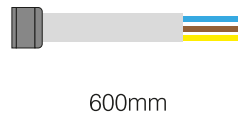

45W SURFACE MOUNTED WALLWASHER LED LUMINAIRE 5308

Areas of Usage

- Gallery
- Offices
- Shopping Centers

General Features

Housing Material	: Aluminum
Diffuser Material	: Opal Polycarbonate
Product Color	: RAL 9006
Impact Resistance	: IK07
IP Rating	: IP65
Operating Temperature	: -20°C ~ +40°C
LED Lifespan	: 50.000 saat - L70 @ Ta= 40°C
Product Lifespan	: 30.000 h
Dimmability	: Non-Dimmable
Mounting Type	: Surface Mounted Installation

Electrical Features

Power	: 45 W
Input Voltage	: 220-240V AC
Input Frequency	: 50/60 Hz
Power Factor	: $\geq 0,9$
Protection Class	: I

Optical Features

Luminous Flux	: 7200 lm
Luminous Efficacy	: 160 lm/W
Color Rendering Index CRI	: ≥ 80
Beam Angle	: 30°
Light Source	: Mid Power LED
Color Temperature	: 6500K
Photobiological Safety Group	: RG1

According to EU 2019/2015 Energy efficiency directive, there is a tolerance of $\pm 10\%$ for power and luminous flux values

Light Distribution Curve (Polar)

Dimension & Weight

a	b	c	Weight
49mm	55mm	1200mm	2215g

Cable Length

Packaging Data

Product Code	Units per Box (pcs)	Units per Carton (pcs)	Dimesions (width x length x height) (mm)	Weight (kg)
5308	1	1	80 x 1225 x 75	2.67

Color Temperature Options

Product Code	Color Temperature (Kelvin)	Luminous Flux (lm)
5308-01	6500	7200
5308-02	3000	6300
5308-03	Red	-
5308-04	Green	-
5308-05	Blue	-
5308-06	Amber	-
5308-08	Naturel White	7200