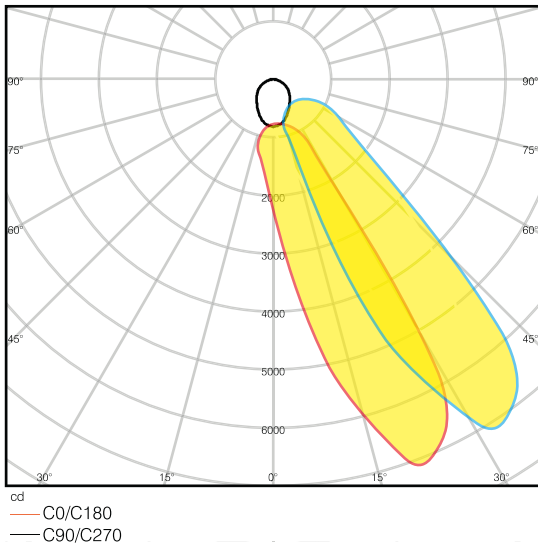

45W SURFACE MOUNTED WALLWASHER LED LUMINAIRE 5308

Areas of Usage

- Gallery
- Offices
- Shopping Centers

General Features

Housing Material	: Aluminum
Diffuser Material	: Opal Polycarbonate
Product Color	: RAL 9006
Impact Resistance	: IK07
IP Rating	: IP65
Operating Temperature	: -20°C ~ +40°C
LED Lifespan	: 50.000 saat - L70 @ Ta= 40°C
Product Lifespan	: 30.000 h
Dimmability	: Non-Dimmable
Mounting Type	: Surface Mounted Installation

Electrical Features

Power	: 45 W
Input Voltage	: 220-240V AC
Input Frequency	: 50/60 Hz
Power Factor	: $\geq 0,9$
Protection Class	: I

Optical Features

Luminous Flux	: 7200 lm
Luminous Efficacy	: 160 lm/W
Color Rendering Index CRI	: ≥ 80
Beam Angle	: 30°
Light Source	: Mid Power LED
Color Temperature	: 6500K
Photobiological Safety Group	: RG1

According to EU 2019/2015 Energy efficiency directive, there is a tolerance of $\pm 10\%$ for power and luminous flux values

Light Distribution Curve (Polar)

Dimension & Weight

a	b	c	Weight
49mm	55mm	1200mm	2215g

Cable Length

Packaging Data

Product Code	Units per Box (pcs)	Units per Carton (pcs)	Dimesions (width x length x height) (mm)	Weight (kg)
5308	1	1	80 x 1225 x 75	2.67

Color Temperature Options

Product Code	Color Temperature (Kelvin)	Luminous Flux (lm)
5308-01	6500	7200
5308-02	3000	6300
5308-03	Red	-
5308-04	Green	-
5308-05	Blue	-
5308-06	Amber	-
5308-08	Naturel White	7200