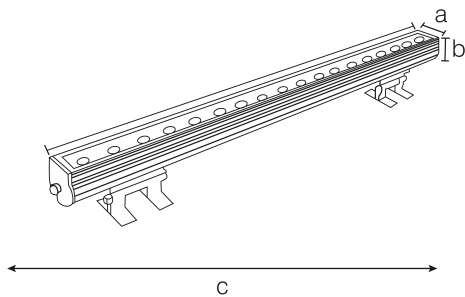

#### Optical Features

Luminous Flux	: 8640 lm
Luminous Efficacy	: 160 lm/W
Color Rendering Index CRI	: $\geq 80$
Beam Angle	: 30°
Light Source	: Mid Power LED
Color Temperature	: 6500K
Photobiological Safety Group	: RG1

*According to EU 2019/2015 Energy efficiency directive, there is a tolerance of  $\pm 10\%$  for power and luminous flux values*

Light Distribution Curve (Polar)

**Dimension & Weight**

a	b	c	Weight
49mm	55mm	1500mm	2545g