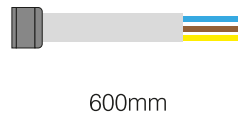

#### General Features

Housing Material	: Aluminum
Diffuser Material	: Opal Polycarbonate
Product Color	: RAL 9006
Impact Resistance	: IK07
IP Rating	: IP65
Operating Temperature	: -20°C ~ +40°C
LED Lifespan	: 50.000 saat - L70 @ Ta= 40°C
Product Lifespan	: 30.000 h
Dimmability	: Non-Dimmable
Mounting Type	: Surface Mounted Installation

#### Optical Features

Luminous Flux	: 8640 lm
Luminous Efficacy	: 160 lm/W
Color Rendering Index CRI	: $\geq 80$
Beam Angle	: 30°
Light Source	: Mid Power LED
Color Temperature	: 6500K
Photobiological Safety Group	: RG1

*According to EU 2019/2015 Energy efficiency directive, there is a tolerance of  $\pm 10\%$  for power and luminous flux values*

Light Distribution Curve (Polar)

**Dimension & Weight**

a	b	c	Weight
49mm	55mm	1500mm	2545g

Cable Length

**Packaging Data**

Product Code	Units per Box (pcs)	Units per Carton (pcs)	Dimesions (width x length x height) (mm)	Weight (kg)
5309	1	1	80 x 1525 x 75	2.96

**Color Temperature Options**

Product Code	Color Temperature (Kelvin)	Luminous Flux (lm)
5309-01	6500	8640
5309-02	3000	7560
5309-03	Red	-
5309-04	Green	-
5309-05	Blue	-
5309-06	Amber	-
5309-07	RGB	-
5309-08	Naturel White	8640