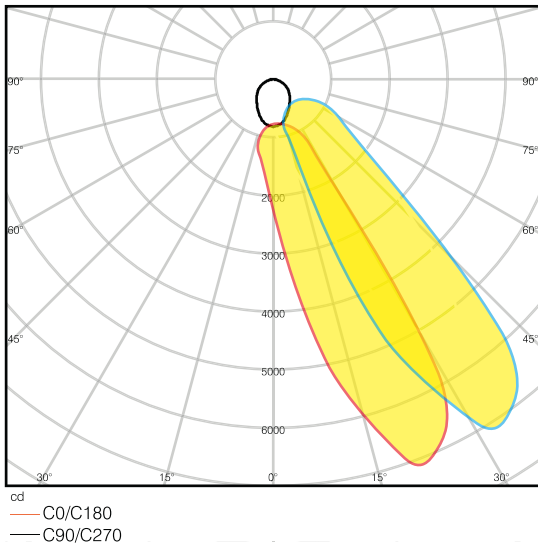

#### General Features

Housing Material	: Aluminum
Diffuser Material	: Opal Polycarbonate
Product Color	: RAL 9006
Impact Resistance	: IK07
IP Rating	: IP65
Operating Temperature	: -20°C ~ +40°C
LED Lifespan	: 50.000 saat - L70 @ Ta= 40°C
Product Lifespan	: 30.000 h
Dimmability	: Non-Dimmable
Mounting Type	: Surface Mounted Installation

#### Optical Features

Luminous Flux	: 8640 lm
Luminous Efficacy	: 160 lm/W
Color Rendering Index CRI	: $\geq 80$
Beam Angle	: 30°
Light Source	: Mid Power LED
Color Temperature	: 6500K
Photobiological Safety Group	: RG1

*According to EU 2019/2015 Energy efficiency directive, there is a tolerance of  $\pm 10\%$  for power and luminous flux values*

Light Distribution Curve (Polar)

**Dimension & Weight**

a	b	c	Weight
49mm	55mm	1500mm	2545g