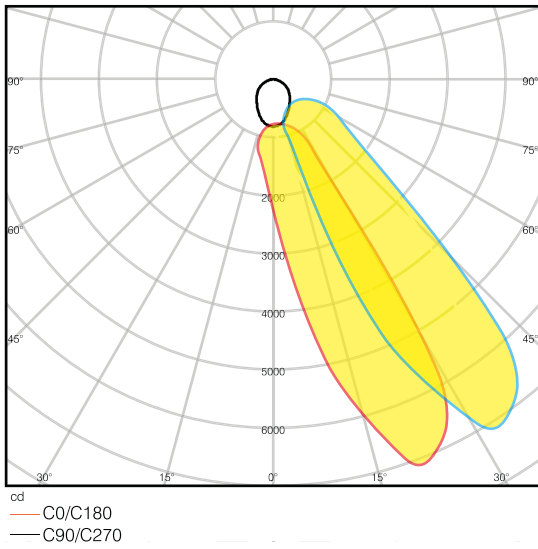

#### General Features

Housing Material	: Aluminum
Diffuser Material	: Opal Polycarbonate
Product Color	: RAL 9006
Impact Resistance	: IK07
IP Rating	: IP65
Operating Temperature	: -20°C ~ +40°C
LED Lifespan	: 50.000 saat - L70 @ Ta= 40°C
Product Lifespan	: 30.000 h
Dimmability	: Non-Dimmable
Mounting Type	: Recessed Installation

#### Optical Features

Luminous Flux	: 480 lm
Luminous Efficacy	: 160 lm/W
Color Rendering Index CRI	: $\geq 80$
Beam Angle	: 30°
Light Source	: Mid Power LED
Color Temperature	: 6500K
Photobiological Safety Group	: RG1

*According to EU 2019/2015 Energy efficiency directive, there is a tolerance of  $\pm 10\%$  for power and luminous flux values*

Light Distribution Curve (Polar)

**Dimension & Weight**

a	b	c	Weight
49mm	55mm	100mm	460g