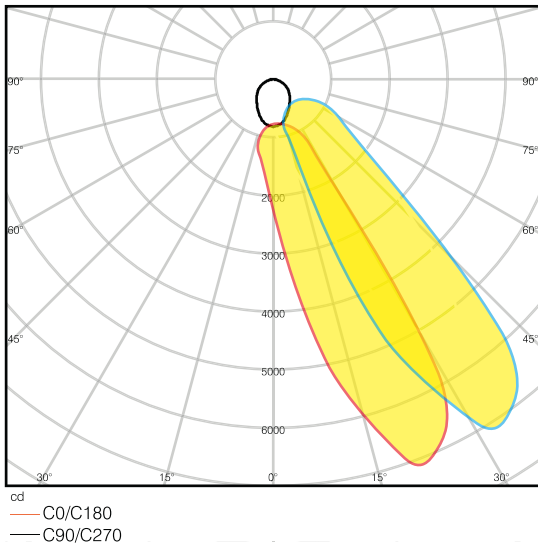

6W RECESSED WALLWASHER LED LUMINAIRE

5312

Areas of Usage

- Gallery
- Offices
- Shopping Centers

General Features

Housing Material	: Aluminum
Diffuser Material	: Opal Polycarbonate
Product Color	: RAL 9006
Impact Resistance	: IK07
IP Rating	: IP65
Operating Temperature	: -20°C ~ +40°C
LED Lifespan	: 50.000 saat - L70 @ Ta= 40°C
Product Lifespan	: 30.000 h
Dimmability	: Non-Dimmable
Mounting Type	: Recessed Installation

Electrical Features

Power	: 6 W
Input Voltage	: 220-240V AC
Input Frequency	: 50/60 Hz
Power Factor	: ≥0,9
Protection Class	: I

Optical Features

Luminous Flux	: 960 lm
Luminous Efficacy	: 160 lm/W
Color Rendering Index CRI	: ≥80
Beam Angle	: 30°
Light Source	: Mid Power LED
Color Temperature	: 6500K
Photobiological Safety Group	: RG1

According to EU 2019/2015 Energy efficiency directive, there is a tolerance of ±10% for power and luminous flux values

Light Distribution Curve (Polar)

Dimension & Weight

a	b	c	Weight
49mm	55mm	200mm	850g

Cable Length

600mm

Packaging Data

Product Code	Units per Box (pcs)	Units per Carton (pcs)	Dimesions (width x length x height) (mm)	Weight (kg)
5312	1	1	80 x 2100 x 75	1.1

Color Temperature Options

Product Code	Color Temperature (Kelvin)	Luminous Flux (lm)
5312-01	6500	960
5312-02	3000	840
5312-03	Red	-
5312-04	Green	-
5312-05	Blue	-
5312-06	Amber	-
5312-08	Naturel White	960