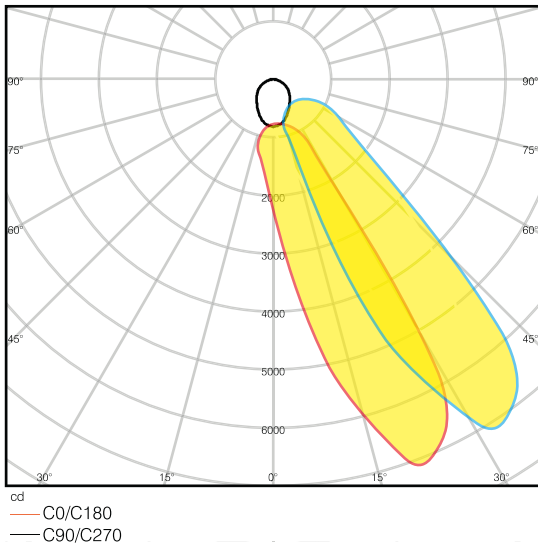

9W RECESSED WALLWASHER LED LUMINAIRE

5313

Areas of Usage

- Gallery
- Offices
- Shopping Centers

General Features

Housing Material	: Aluminum
Diffuser Material	: Opal Polycarbonate
Product Color	: RAL 9006
Impact Resistance	: IK07
IP Rating	: IP65
Operating Temperature	: -20°C ~ +40°C
LED Lifespan	: 50.000 saat - L70 @ Ta= 40°C
Product Lifespan	: 30.000 h
Dimmability	: Non-Dimmable
Mounting Type	: Recessed Installation

Electrical Features

Power	: 9 W
Input Voltage	: 220-240V AC
Input Frequency	: 50/60 Hz
Power Factor	: $\geq 0,9$
Protection Class	: I

Optical Features

Luminous Flux	: 1440 lm
Luminous Efficacy	: 160 lm/W
Color Rendering Index CRI	: ≥ 80
Beam Angle	: 30°
Light Source	: Mid Power LED
Color Temperature	: 6500K
Photobiological Safety Group	: RG1

According to EU 2019/2015 Energy efficiency directive, there is a tolerance of $\pm 10\%$ for power and luminous flux values

Light Distribution Curve (Polar)

Dimension & Weight

a	b	c	Weight
49mm	55mm	300mm	1280g

Cable Length

600mm

Packaging Data

Product Code	Units per Box (pcs)	Units per Carton (pcs)	Dimesions (width x length x height) (mm)	Weight (kg)
5313	1	1	80 x 310 x 75	1.55

Color Temperature Options

Product Code	Color Temperature (Kelvin)	Luminous Flux (lm)
5313-01	6500	1440
5313-02	3000	1260
5313-03	Red	-
5313-04	Green	-
5313-05	Blue	-
5313-06	Amber	-
5313-08	Naturel White	1440