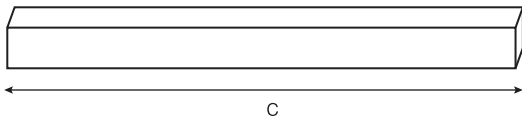

9W RECESSED WALLWASHER LED LUMINAIRE

5313

Areas of Usage

- Gallery
- Offices
- Shopping Centers

General Features

Housing Material	: Aluminum
Diffuser Material	: Opal Polycarbonate
Product Color	: RAL 9006
Impact Resistance	: IK07
IP Rating	: IP65
Operating Temperature	: -20°C ~ +40°C
LED Lifespan	: 50.000 saat - L70 @ Ta= 40°C
Product Lifespan	: 30.000 h
Dimmability	: Non-Dimmable
Mounting Type	: Recessed Installation

Electrical Features

Power	: 9 W
Input Voltage	: 220-240V AC
Input Frequency	: 50/60 Hz
Power Factor	: $\geq 0,9$
Protection Class	: I

Optical Features

Luminous Flux	: 1440 lm
Luminous Efficacy	: 160 lm/W
Color Rendering Index CRI	: ≥ 80
Beam Angle	: 30°
Light Source	: Mid Power LED
Color Temperature	: 6500K
Photobiological Safety Group	: RG1

According to EU 2019/2015 Energy efficiency directive, there is a tolerance of $\pm 10\%$ for power and luminous flux values

Light Distribution Curve (Polar)

Dimension & Weight

a	b	c	Weight
49mm	55mm	300mm	1280g

Cable Length

600mm

Packaging Data

Product Code	Units per Box (pcs)	Units per Carton (pcs)	Dimesions (width x length x height) (mm)	Weight (kg)
5313	1	1	80 x 310 x 75	1.55

Color Temperature Options

Product Code	Color Temperature (Kelvin)	Luminous Flux (lm)
5313-01	6500	1440
5313-02	3000	1260
5313-03	Red	-
5313-04	Green	-
5313-05	Blue	-
5313-06	Amber	-
5313-08	Naturel White	1440