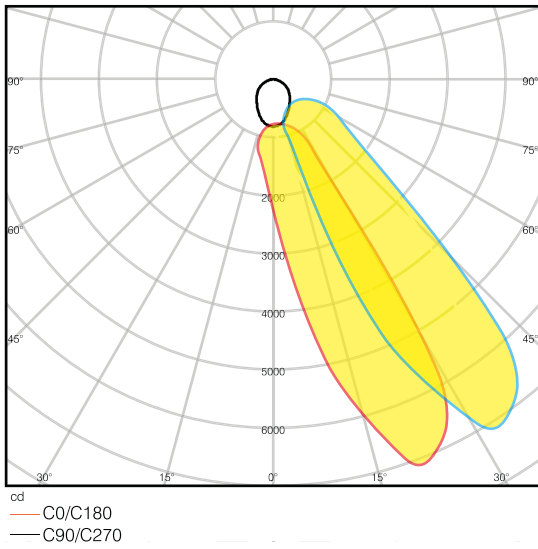

12W RECESSED WALLWASHER LED LUMINAIRE

5314

Areas of Usage

- Gallery
- Offices
- Shopping Centers

General Features

Housing Material	: Aluminum
Diffuser Material	: Opal Polycarbonate
Product Color	: RAL 9006
Impact Resistance	: IK07
IP Rating	: IP65
Operating Temperature	: -20°C ~ +40°C
LED Lifespan	: 50.000 saat - L70 @ Ta= 40°C
Product Lifespan	: 30.000 h
Dimmability	: Non-Dimmable
Mounting Type	: Recessed Installation

Electrical Features

Power	: 12 W
Input Voltage	: 220-240V AC
Input Frequency	: 50/60 Hz
Power Factor	: $\geq 0,9$
Protection Class	: I

Optical Features

Luminous Flux	: 1920 lm
Luminous Efficacy	: 160 lm/W
Color Rendering Index CRI	: ≥ 80
Beam Angle	: 30°
Light Source	: Mid Power LED
Color Temperature	: 6500K
Photobiological Safety Group	: RG1

According to EU 2019/2015 Energy efficiency directive, there is a tolerance of $\pm 10\%$ for power and luminous flux values

Light Distribution Curve (Polar)

Dimension & Weight

a	b	c	Weight
49mm	55mm	350mm	1360g

Cable Length

600mm

Packaging Data

Product Code	Units per Box (pcs)	Units per Carton (pcs)	Dimesions (width x length x height) (mm)	Weight (kg)
5314	1	1	80 x 365 x 75	1.58

Color Temperature Options

Product Code	Color Temperature (Kelvin)	Luminous Flux (lm)
5314-01	6500	1920
5314-02	3000	1680
5314-03	Red	-
5314-04	Green	-
5314-05	Blue	-
5314-06	Amber	-
5314-08	Naturel White	1920