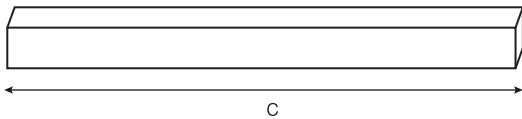

12W RECESSED WALLWASHER LED LUMINAIRE

5314

Areas of Usage

- Gallery
- Offices
- Shopping Centers

General Features

Housing Material	: Aluminum
Diffuser Material	: Opal Polycarbonate
Product Color	: RAL 9006
Impact Resistance	: IK07
IP Rating	: IP65
Operating Temperature	: -20°C ~ +40°C
LED Lifespan	: 50.000 saat - L70 @ Ta= 40°C
Product Lifespan	: 30.000 h
Dimmability	: Non-Dimmable
Mounting Type	: Recessed Installation

Electrical Features

Power	: 12 W
Input Voltage	: 220-240V AC
Input Frequency	: 50/60 Hz
Power Factor	: $\geq 0,9$
Protection Class	: I

Optical Features

Luminous Flux	: 1920 lm
Luminous Efficacy	: 160 lm/W
Color Rendering Index CRI	: ≥ 80
Beam Angle	: 30°
Light Source	: Mid Power LED
Color Temperature	: 6500K
Photobiological Safety Group	: RG1

According to EU 2019/2015 Energy efficiency directive, there is a tolerance of $\pm 10\%$ for power and luminous flux values

Light Distribution Curve (Polar)

Dimension & Weight

a	b	c	Weight
49mm	55mm	350mm	1360g

Cable Length

600mm

Packaging Data

Product Code	Units per Box (pcs)	Units per Carton (pcs)	Dimesions (width x length x height) (mm)	Weight (kg)
5314	1	1	80 x 365 x 75	1.58

Color Temperature Options

Product Code	Color Temperature (Kelvin)	Luminous Flux (lm)
5314-01	6500	1920
5314-02	3000	1680
5314-03	Red	-
5314-04	Green	-
5314-05	Blue	-
5314-06	Amber	-
5314-08	Naturel White	1920