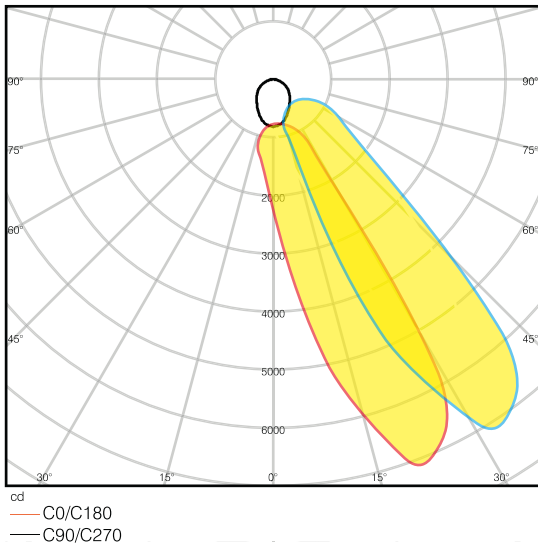

18W RECESSED WALLWASHER LED LUMINAIRE

5315

Areas of Usage

- Gallery
- Offices
- Shopping Centers

General Features

Housing Material	: Aluminum
Diffuser Material	: Opal Polycarbonate
Product Color	: RAL 9006
Impact Resistance	: IK07
IP Rating	: IP65
Operating Temperature	: -20°C ~ +40°C
LED Lifespan	: 50.000 saat - L70 @ Ta= 40°C
Product Lifespan	: 30.000 h
Dimmability	: Non-Dimmable
Mounting Type	: Recessed Installation

Electrical Features

Power	: 18 W
Input Voltage	: 220-240V AC
Input Frequency	: 50/60 Hz
Power Factor	: $\geq 0,9$
Protection Class	: I

Optical Features

Luminous Flux	: 2880 lm
Luminous Efficacy	: 160 lm/W
Color Rendering Index CRI	: ≥ 80
Beam Angle	: 30°
Light Source	: Mid Power LED
Color Temperature	: 6500K
Photobiological Safety Group	: RG1

According to EU 2019/2015 Energy efficiency directive, there is a tolerance of $\pm 10\%$ for power and luminous flux values

Light Distribution Curve (Polar)

Dimension & Weight

a	b	c	Weight
49mm	55mm	500mm	1540g

Cable Length

600mm

Packaging Data

Product Code	Units per Box (pcs)	Units per Carton (pcs)	Dimesions (width x length x height) (mm)	Weight (kg)
5315	1	1	80 x 520 x 75	1.87

Color Temperature Options

Product Code	Color Temperature (Kelvin)	Luminous Flux (lm)
5315-01	6500	2880
5315-02	3000	2520
5315-03	Red	-
5315-04	Green	-
5315-05	Blue	-
5315-06	Amber	-
5315-08	Naturel White	2880