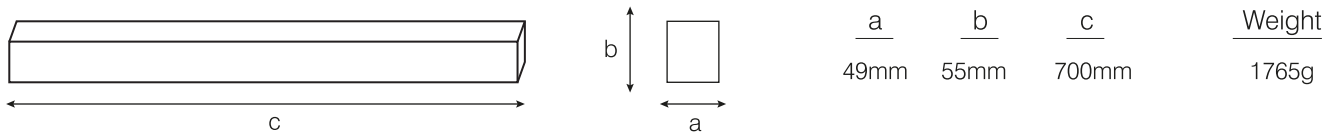

24W RECESSED WALLWASHER LED LUMINAIRE

5316

Areas of Usage

- Gallery
- Offices
- Shopping Centers

General Features

Housing Material	: Aluminum
Diffuser Material	: Opal Polycarbonate
Product Color	: RAL 9006
Impact Resistance	: IK07
IP Rating	: IP65
Operating Temperature	: -20°C ~ +40°C
LED Lifespan	: 50.000 saat - L70 @ Ta= 40°C
Product Lifespan	: 30.000 h
Dimmability	: Non-Dimmable
Mounting Type	: Recessed Installation

Electrical Features

Power	: 24 W
Input Voltage	: 220-240V AC
Input Frequency	: 50/60 Hz
Power Factor	: ≥0,9
Protection Class	: I

Optical Features

Luminous Flux	: 3840 lm
Luminous Efficacy	: 160 lm/W
Color Rendering Index CRI	: ≥80
Beam Angle	: 30°
Light Source	: Mid Power LED
Color Temperature	: 6500K
Photobiological Safety Group	: RG1

According to EU 2019/2015 Energy efficiency directive, there is a tolerance of ±10% for power and luminous flux values

Light Distribution Curve (Polar)

Dimension & Weight

Cable Length

Packaging Data

Product Code	Units per Box (pcs)	Units per Carton (pcs)	Dimesions (width x length x height) (mm)	Weight (kg)
5316	1	1	80 x 725 x 75	2.35