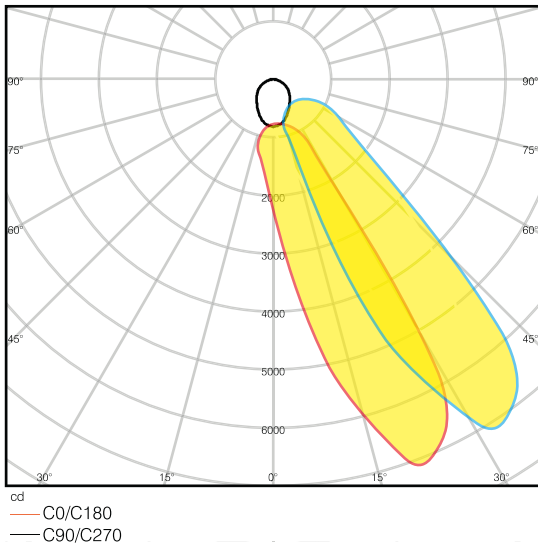

24W RECESSED WALLWASHER LED LUMINAIRE

5316

Areas of Usage

- Gallery
- Offices
- Shopping Centers

General Features

Housing Material	: Aluminum
Diffuser Material	: Opal Polycarbonate
Product Color	: RAL 9006
Impact Resistance	: IK07
IP Rating	: IP65
Operating Temperature	: -20°C ~ +40°C
LED Lifespan	: 50.000 saat - L70 @ Ta= 40°C
Product Lifespan	: 30.000 h
Dimmability	: Non-Dimmable
Mounting Type	: Recessed Installation

Electrical Features

Power	: 24 W
Input Voltage	: 220-240V AC
Input Frequency	: 50/60 Hz
Power Factor	: ≥0,9
Protection Class	: I

Optical Features

Luminous Flux	: 3840 lm
Luminous Efficacy	: 160 lm/W
Color Rendering Index CRI	: ≥80
Beam Angle	: 30°
Light Source	: Mid Power LED
Color Temperature	: 6500K
Photobiological Safety Group	: RG1

According to EU 2019/2015 Energy efficiency directive, there is a tolerance of ±10% for power and luminous flux values

Light Distribution Curve (Polar)

Dimension & Weight

Cable Length

Packaging Data

Product Code	Units per Box (pcs)	Units per Carton (pcs)	Dimesions (width x length x height) (mm)	Weight (kg)
5316	1	1	80 x 725 x 75	2.35

Color Temperature Options

Product Code	Color Temperature (Kelvin)	Luminous Flux (lm)
5316-01	6500	3840
5316-02	3000	3360
5316-03	Red	-
5316-04	Green	-
5316-05	Blue	-
5316-06	Amber	-
5316-08	Naturel White	3840