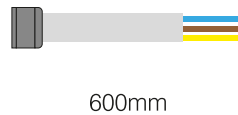

24W RECESSED WALLWASHER LED LUMINAIRE

5316

Areas of Usage

- Gallery
- Offices
- Shopping Centers

General Features

Housing Material	: Aluminum
Diffuser Material	: Opal Polycarbonate
Product Color	: RAL 9006
Impact Resistance	: IK07
IP Rating	: IP65
Operating Temperature	: -20°C ~ +40°C
LED Lifespan	: 50.000 saat - L70 @ Ta= 40°C
Product Lifespan	: 30.000 h
Dimmability	: Non-Dimmable
Mounting Type	: Recessed Installation

Electrical Features

Power	: 24 W
Input Voltage	: 220-240V AC
Input Frequency	: 50/60 Hz
Power Factor	: ≥0,9
Protection Class	: I

Optical Features

Luminous Flux	: 3840 lm
Luminous Efficacy	: 160 lm/W
Color Rendering Index CRI	: ≥80
Beam Angle	: 30°
Light Source	: Mid Power LED
Color Temperature	: 6500K
Photobiological Safety Group	: RG1

According to EU 2019/2015 Energy efficiency directive, there is a tolerance of ±10% for power and luminous flux values

Light Distribution Curve (Polar)

Dimension & Weight

Cable Length

Packaging Data

Product Code	Units per Box (pcs)	Units per Carton (pcs)	Dimesions (width x length x height) (mm)	Weight (kg)
5316	1	1	80 x 725 x 75	2.35

Color Temperature Options

Product Code	Color Temperature (Kelvin)	Luminous Flux (lm)
5316-01	6500	3840
5316-02	3000	3360
5316-03	Red	-
5316-04	Green	-
5316-05	Blue	-
5316-06	Amber	-
5316-08	Naturel White	3840