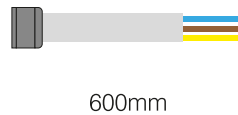

36W RECESSED WALLWASHER LED LUMINAIRE

5317

Areas of Usage

- Gallery
- Offices
- Shopping Centers

General Features

Housing Material	: Aluminum
Diffuser Material	: Opal Polycarbonate
Product Color	: RAL 9006
Impact Resistance	: IK07
IP Rating	: IP65
Operating Temperature	: -20°C ~ +40°C
LED Lifespan	: 50.000 saat - L70 @ Ta= 40°C
Product Lifespan	: 30.000 h
Dimmability	: Non-Dimmable
Mounting Type	: Recessed Installation

Electrical Features

Power	: 36 W
Input Voltage	: 220-240V AC
Input Frequency	: 50/60 Hz
Power Factor	: $\geq 0,9$
Protection Class	: I

Optical Features

Luminous Flux	: 5760 lm
Luminous Efficacy	: 160 lm/W
Color Rendering Index CRI	: ≥ 80
Beam Angle	: 30°
Light Source	: Mid Power LED
Color Temperature	: 6500K
Photobiological Safety Group	: RG1

According to EU 2019/2015 Energy efficiency directive, there is a tolerance of $\pm 10\%$ for power and luminous flux values

Light Distribution Curve (Polar)

Dimension & Weight

Cable Length

Packaging Data

Product Code	Units per Box (pcs)	Units per Carton (pcs)	Dimesions (width x length x height) (mm)	Weight (kg)
5317	1	1	80 x 1025 x 75	2.42

Color Temperature Options

Product Code	Color Temperature (Kelvin)	Luminous Flux (lm)
5317-01	6500	5760
5317-02	3000	5040
5317-03	Red	-
5317-04	Green	-
5317-05	Blue	-
5317-06	Amber	-
5317-08	Naturel White	5760