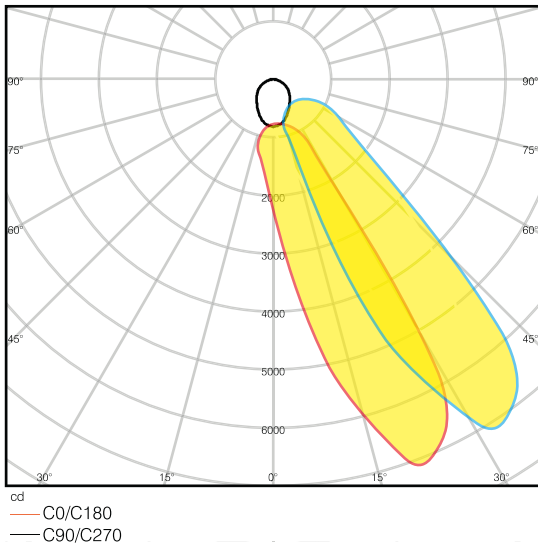

36W RECESSED WALLWASHER LED LUMINAIRE

5317

Areas of Usage

- Gallery
- Offices
- Shopping Centers

General Features

Housing Material	: Aluminum
Diffuser Material	: Opal Polycarbonate
Product Color	: RAL 9006
Impact Resistance	: IK07
IP Rating	: IP65
Operating Temperature	: -20°C ~ +40°C
LED Lifespan	: 50.000 saat - L70 @ Ta= 40°C
Product Lifespan	: 30.000 h
Dimmability	: Non-Dimmable
Mounting Type	: Recessed Installation

Electrical Features

Power	: 36 W
Input Voltage	: 220-240V AC
Input Frequency	: 50/60 Hz
Power Factor	: $\geq 0,9$
Protection Class	: I

Optical Features

Luminous Flux	: 5760 lm
Luminous Efficacy	: 160 lm/W
Color Rendering Index CRI	: ≥ 80
Beam Angle	: 30°
Light Source	: Mid Power LED
Color Temperature	: 6500K
Photobiological Safety Group	: RG1

According to EU 2019/2015 Energy efficiency directive, there is a tolerance of $\pm 10\%$ for power and luminous flux values

Light Distribution Curve (Polar)

Dimension & Weight

Cable Length

Packaging Data

Product Code	Units per Box (pcs)	Units per Carton (pcs)	Dimesions (width x length x height) (mm)	Weight (kg)
5317	1	1	80 x 1025 x 75	2.42

Color Temperature Options

Product Code	Color Temperature (Kelvin)	Luminous Flux (lm)
5317-01	6500	5760
5317-02	3000	5040
5317-03	Red	-
5317-04	Green	-
5317-05	Blue	-
5317-06	Amber	-
5317-08	Naturel White	5760