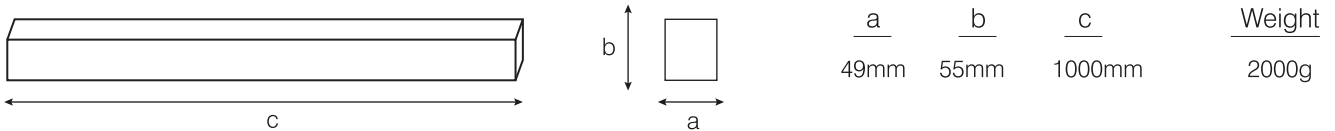

36W RECESSED WALLWASHER LED LUMINAIRE

5317

Areas of Usage

- Gallery
- Offices
- Shopping Centers

General Features

Housing Material	: Aluminum
Diffuser Material	: Opal Polycarbonate
Product Color	: RAL 9006
Impact Resistance	: IK07
IP Rating	: IP65
Operating Temperature	: -20°C ~ +40°C
LED Lifespan	: 50.000 saat - L70 @ Ta= 40°C
Product Lifespan	: 30.000 h
Dimmability	: Non-Dimmable
Mounting Type	: Recessed Installation

Electrical Features

Power	: 36 W
Input Voltage	: 220-240V AC
Input Frequency	: 50/60 Hz
Power Factor	: $\geq 0,9$
Protection Class	: I

Optical Features

Luminous Flux	: 5760 lm
Luminous Efficacy	: 160 lm/W
Color Rendering Index CRI	: ≥ 80
Beam Angle	: 30°
Light Source	: Mid Power LED
Color Temperature	: 6500K
Photobiological Safety Group	: RG1

According to EU 2019/2015 Energy efficiency directive, there is a tolerance of $\pm 10\%$ for power and luminous flux values

Light Distribution Curve (Polar)

Dimension & Weight

Cable Length

Packaging Data

Product Code	Units per Box (pcs)	Units per Carton (pcs)	Dimesions (width x length x height) (mm)	Weight (kg)
5317	1	1	80 x 1025 x 75	2.42

Color Temperature Options

Product Code	Color Temperature (Kelvin)	Luminous Flux (lm)
5317-01	6500	5760
5317-02	3000	5040
5317-03	Red	-
5317-04	Green	-
5317-05	Blue	-
5317-06	Amber	-
5317-08	Naturel White	5760