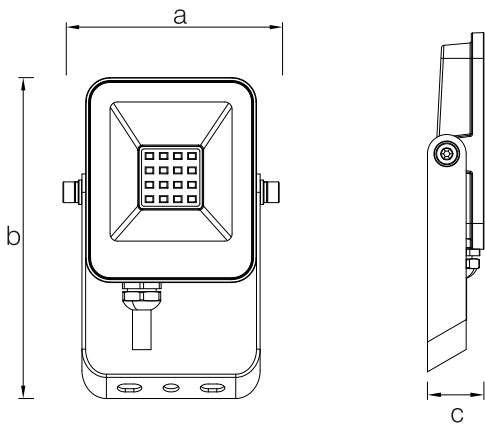

According to EU 2019/2015 Energy efficiency directive, there is a tolerance of ±10% for power and luminous flux values

Light Distribution Curve (Polar)

Light Distribution Curve (Cone)

Dimension & Weight

a	b	c	Weight
107mm	138mm	20mm	535g

Cable Length

300mm

Cable Gland

M12.5X1.5

Packaging Data

Product Code	Units per Box (pcs)	Units per Carton (pcs)	Dimesions (width x length x height) (mm)	Weight (kg)
7203	1	20	365 x 335 x 245	

Color Temperature Options