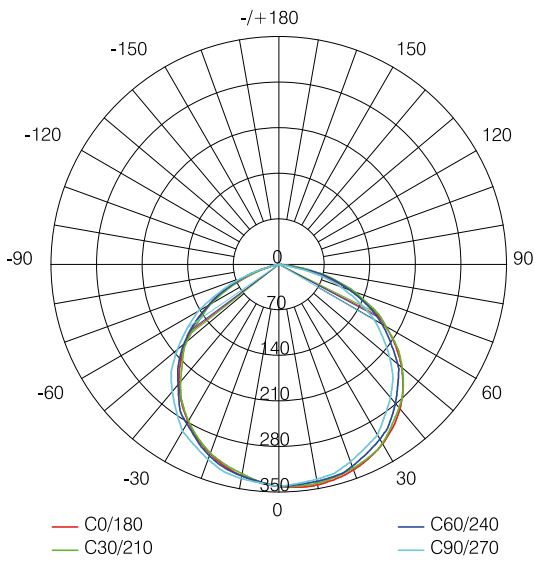

EGRA

30W LED FLOODLIGHT

7203

Areas of Usage

- Industrial Facilities
- Sports Areas
- Parks and Gardens

General Features

Housing Material	: ADC12 Aluminum
Diffuser Material	: Tempered Glass
Product Color	: RAL 9005
Impact Resistance	: IK06
IP Rating	: IP66
Operating Temperature	: -20°C ~ +40°C
LED Lifespan	: 60.000 h - L70 @ Ta= 40°C
Product Lifespan	: 30.000 h
Dimmability	: Non-Dimmable
Mounting Type	: Surface Installation

Electrical Features

Power	: 30 W
Input Voltage	: 220-240V AC
Input Frequency	: 50/60 Hz
Power Factor	: ≥0,9
Protection Class	: I

Optical Features

Luminous Flux	: 2850 lm
Luminous Efficacy	: 95 lm/W
Color Rendering Index CRI	: ≥80
Beam Angle	: 110°
Light Source	: Mid Power LED
Color Temperature	: 6500K
Photobiological Safety Group	: RG1

According to EU 2019/2015 Energy efficiency directive, there is a tolerance of ±10% for power and luminous flux values

Light Distribution Curve (Polar)

Light Distribution Curve (Cone)

Dimension & Weight

a	b	c	Weight
107mm	138mm	20mm	535g

Product Code	Color Temperature (Kelvin)	Luminous Flux (lm)
7203-01	6500	2850
7203-02	3000	2790
7203-04	Yeşil	-
7203-05	Mavi	-
7203-08	Amber	-