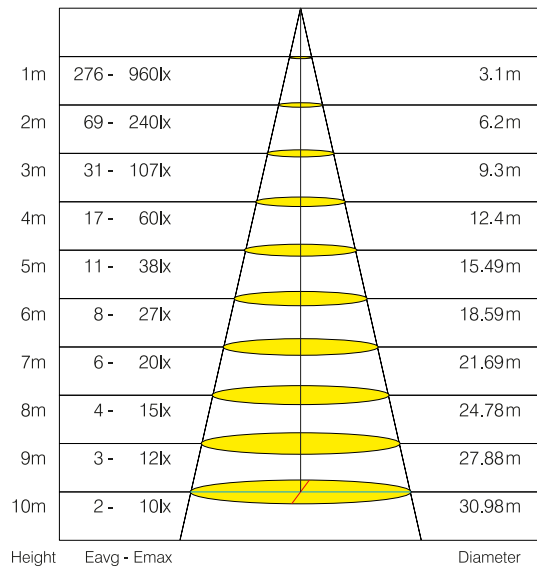

EGRA

30W LED FLOODLIGHT

7203

Areas of Usage

- Industrial Facilities
- Sports Areas
- Parks and Gardens

General Features

Housing Material	: ADC12 Aluminum
Diffuser Material	: Tempered Glass
Product Color	: RAL 9005
Impact Resistance	: IK06
IP Rating	: IP66
Operating Temperature	: -20°C ~ +40°C
LED Lifespan	: 60.000 h - L70 @ Ta= 40°C
Product Lifespan	: 30.000 h
Dimmability	: Non-Dimmable
Mounting Type	: Surface Installation

Electrical Features

Power	: 30 W
Input Voltage	: 220-240V AC
Input Frequency	: 50/60 Hz
Power Factor	: ≥0,9
Protection Class	: I

Optical Features

Luminous Flux	: 2850 lm
Luminous Efficacy	: 95 lm/W
Color Rendering Index CRI	: ≥80
Beam Angle	: 110°
Light Source	: Mid Power LED
Color Temperature	: 6500K
Photobiological Safety Group	: RG1

According to EU 2019/2015 Energy efficiency directive, there is a tolerance of ±10% for power and luminous flux values

Light Distribution Curve (Polar)

Light Distribution Curve (Cone)

Dimension & Weight

a	b	c	Weight
107mm	138mm	20mm	535g

Cable Length

300mm

Cable Gland

M12.5X1.5

Packaging Data

Product Code	Units per Box (pcs)	Units per Carton (pcs)	Dimesions (width x length x height) (mm)	Weight (kg)
7203	1	20	365 x 335 x 245	

Color Temperature Options